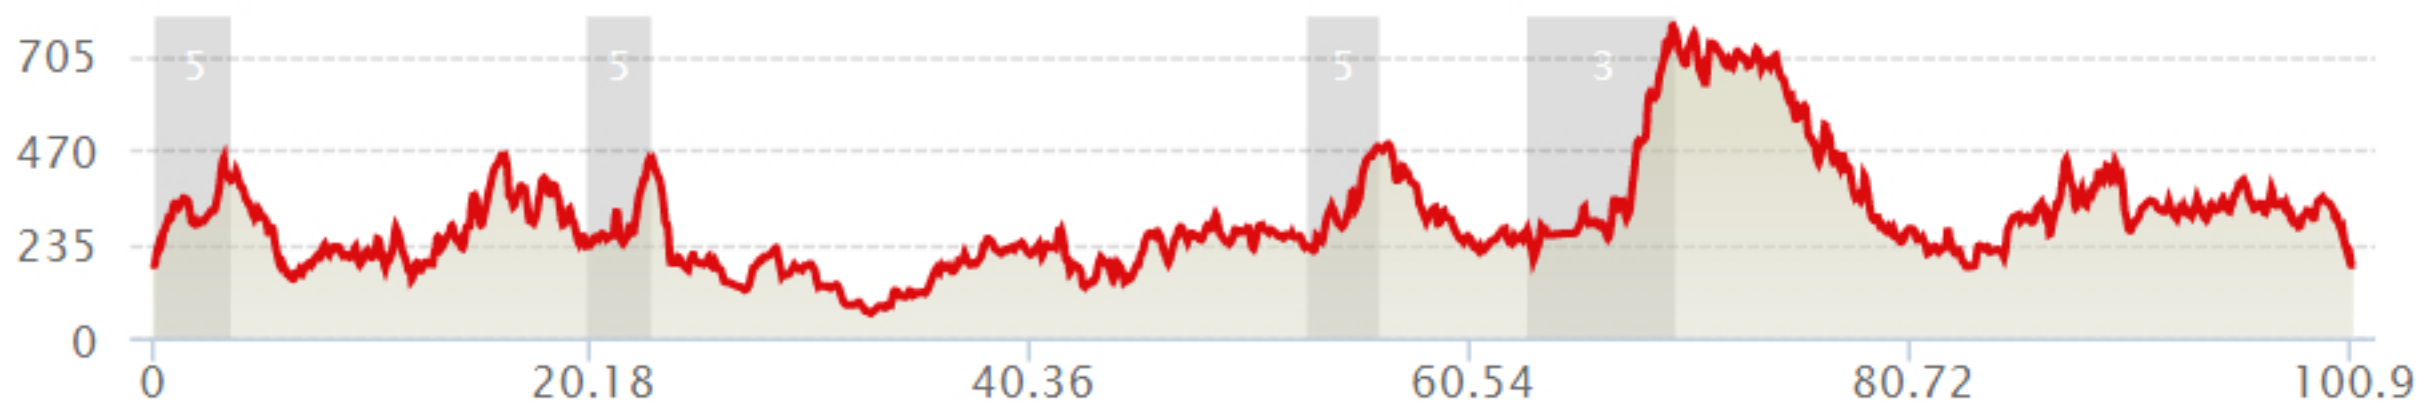

## ERRACE - FRANK CERRA - 100 MILE COURSE PROFILE

ELEVATION (ft)

START ELEVATION  
**190 FT**

MAX ELEVATION  
**777 FT**

GAIN  
**4500 FT**

CLIMBS ON ROUTE

## CLIMB DETAILS

[Learn About Climb Ratings](#)

[Download Data](#)

Rating	Start/End Points	Length	Start/End Elevation	Avg Grade
	0.06 mi/3.55 mi	3.48 mi	197 ft/413 ft	1.2%
	19.91 mi/22.83 mi	2.92 mi	241 ft/426 ft	1.2%
	52.94 mi/56.30 mi	3.36 mi	235 ft/479 ft	1.4%
	63.08 mi/69.86 mi	6.78 mi	244 ft/737 ft	1.4%